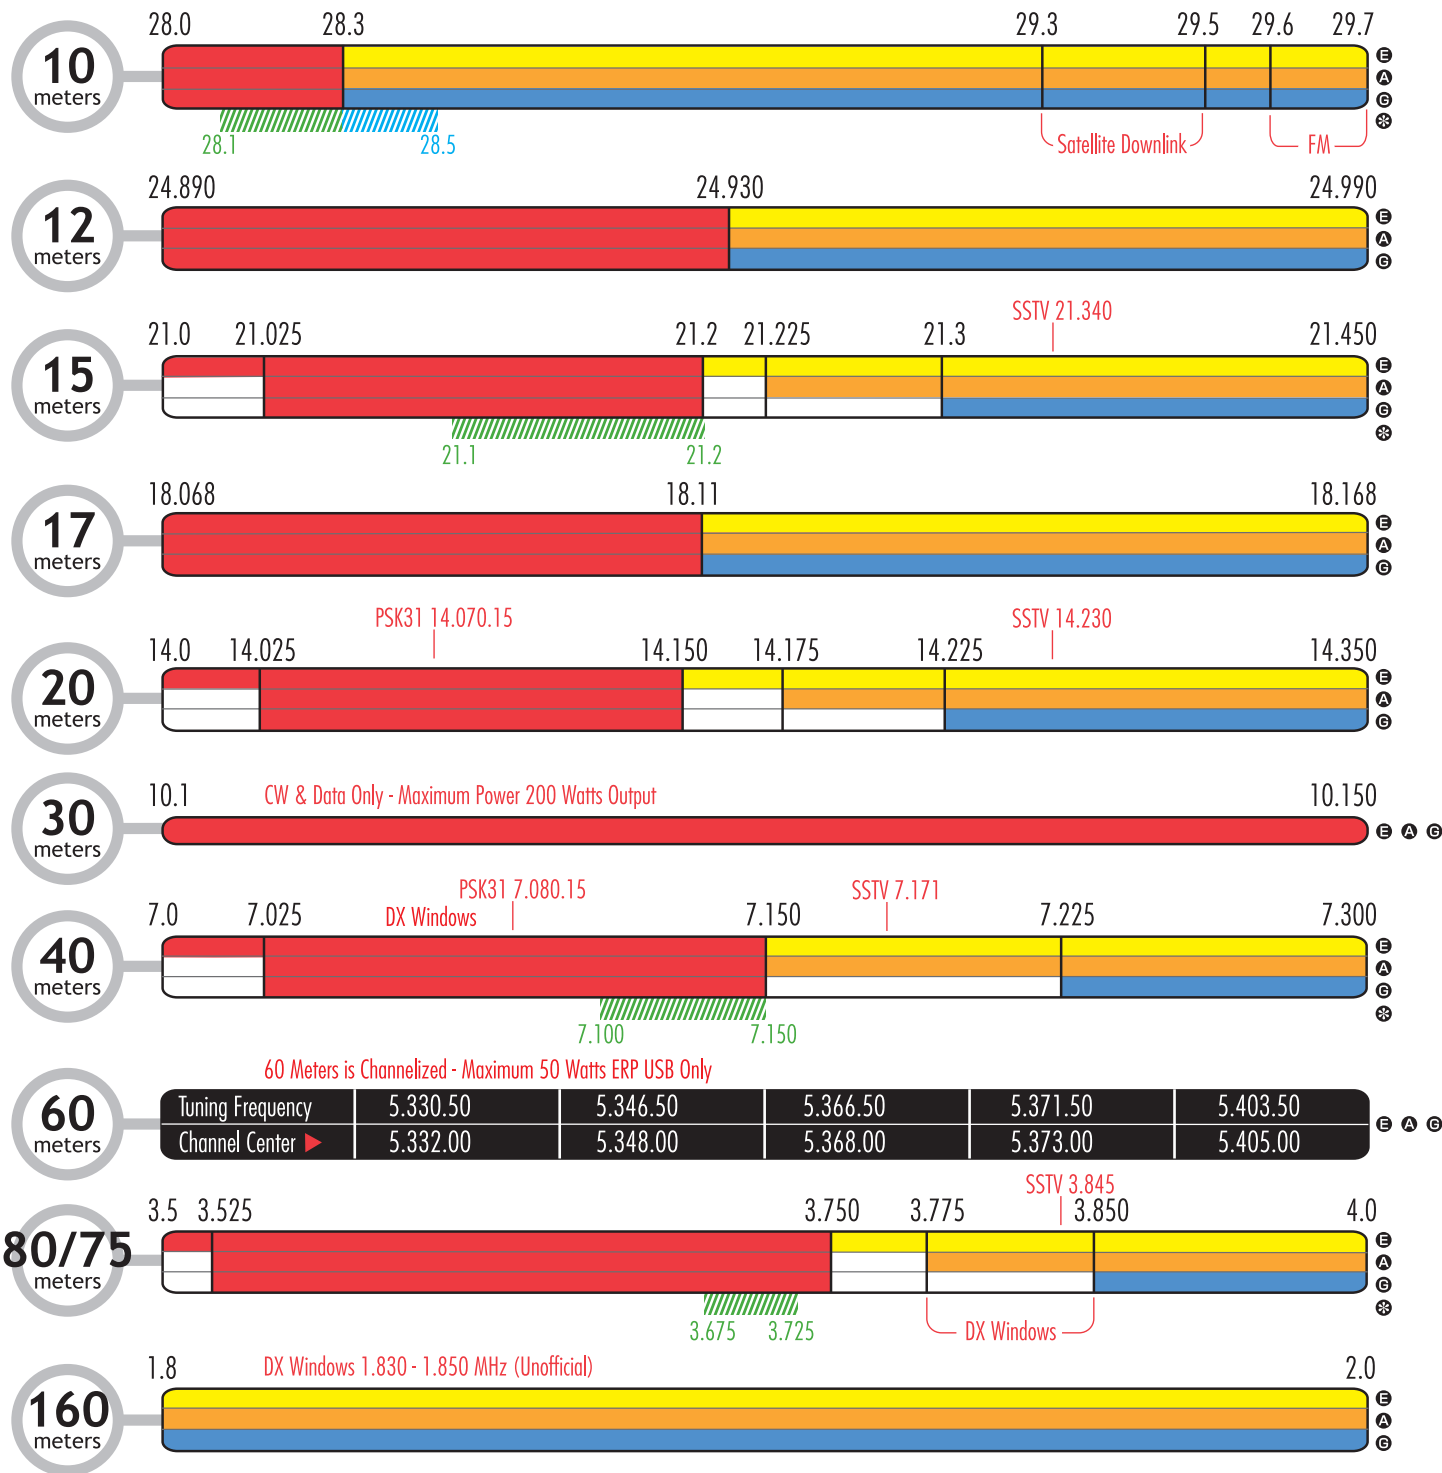

- Extra Voice - CW - SSTV - FAX
- Advanced Voice - CW - SSTV - FAX
- General Voice - CW - SSTV - FAX
- CW - FSK
- Novice & Tech Plus - CW
- Novice & Tech Plus - Voice
- No Privileges

E Extra
A Advanced
G General
* Novice & Tech Plus

Under restructuring, all old license classes retain their operating privileges.

Common Country Prefixes (2005)